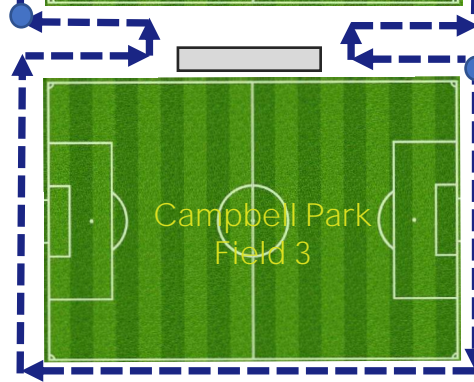

### OVERVIEW PITCH SETUP AND ROPES

SEASON  
2025

MORNING SMALL SIDED FOOTBALL PITCH SETUP

Mini-Roos Pitches

Start rope here;  
follow direction  
of arrow

AFTERNOON/FULL FIELD FOOTBALL PITCH SETUP

Start ropes here;  
follow direction  
of arrows