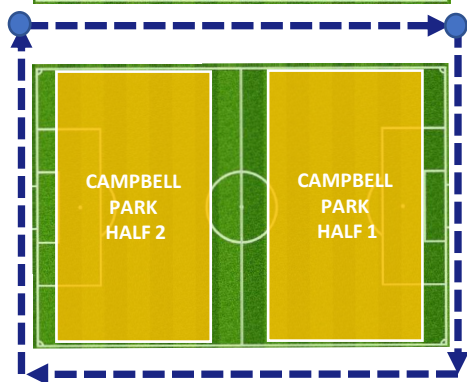

### OVERVIEW PITCH SETUP AND ROPES

SEASON  
2025

MORNING SMALL SIDED FOOTBALL PITCH SETUP

Mini-Roos Pitches

Start rope here;  
follow direction  
of arrow

AFTERNOON/FULL FIELD FOOTBALL PITCH SETUP

Start ropes here;  
follow direction  
of arrows