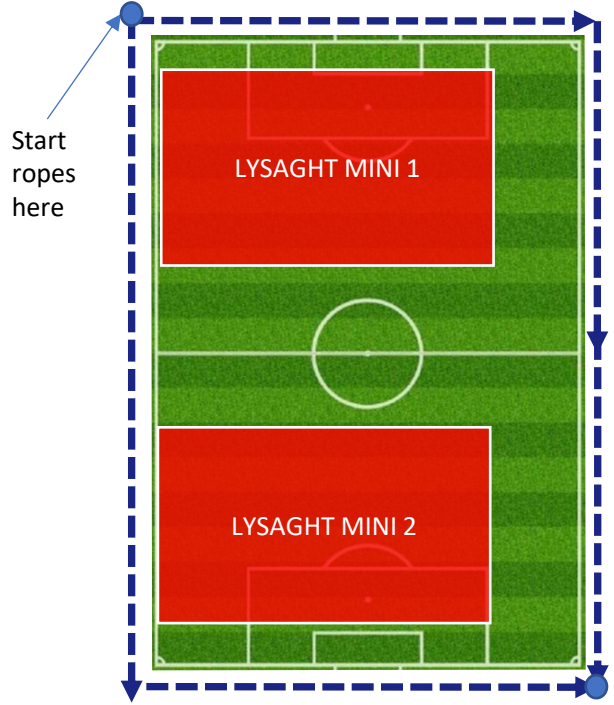

### PITCH SETUP AND ROPES

SEASON  
2025

MORNING SMALL SIDED FOOTBALL PITCH SETUP  
NO FULL FIELD GAMES

MORNING SMALL SIDED FOOTBALL PITCH SETUP  
FULL FIELD GAMES

AFTERNOON/FULL FIELD FOOTBALL PITCH SETUP

**LEGEND**

	- Mini-Roos Pitch		- Mini Pitch		- Half Pitch		- Ropes
---	-------------------	---	--------------	---	--------------	---	---------