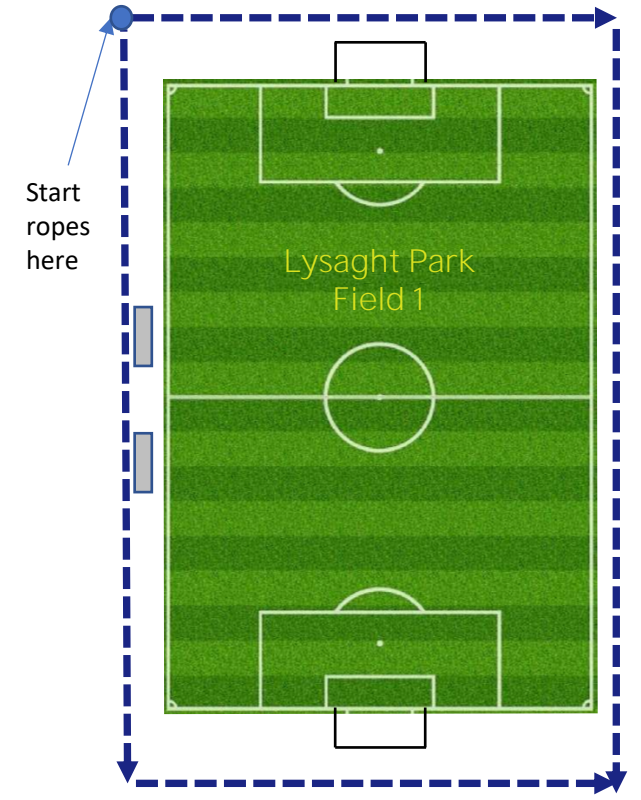

### PITCH SETUP AND ROPES

SEASON  
2025

MORNING SMALL SIDED FOOTBALL PITCH SETUP  
NO FULL FIELD GAMES

MORNING SMALL SIDED FOOTBALL PITCH SETUP  
FULL FIELD GAMES

AFTERNOON/FULL FIELD FOOTBALL PITCH SETUP

**LEGEND**

	- Mini-Roos Pitch		- Mini Pitch		- Half Pitch		- Ropes
---	-------------------	---	--------------	---	--------------	---	---------